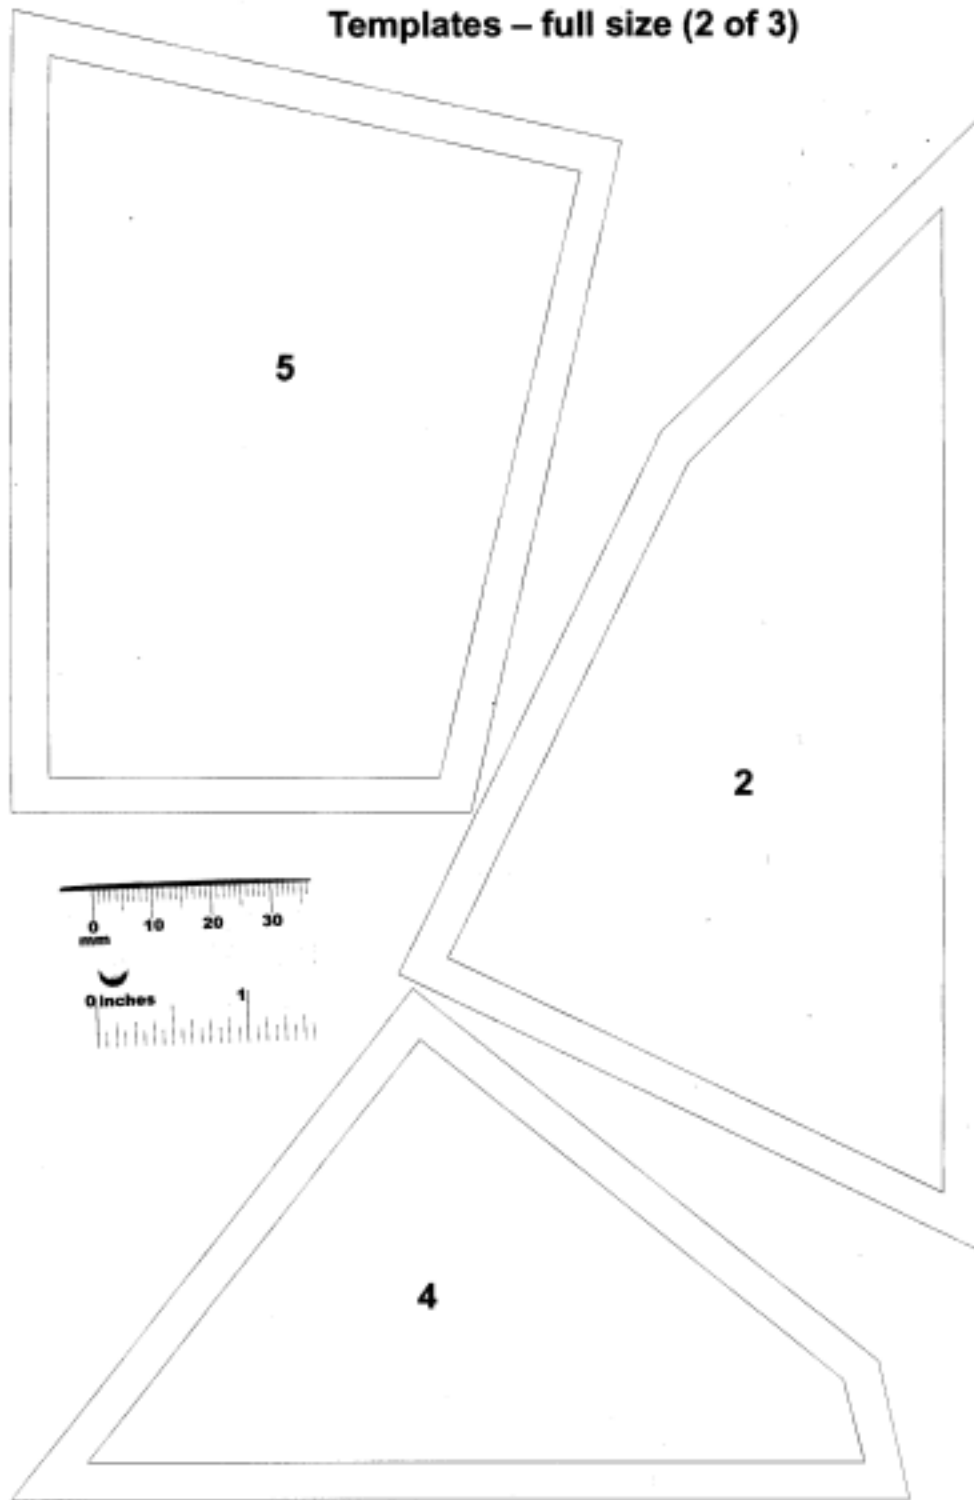

Federation Star Quilt

FEDERATION STAR
by Jan Lowe, Greensborough, Vic
Complete block – half size

The block is used on
point, turned 45°
clockwise

Templates – full size (1 of 3)

Templates – full size (2 of 3)

Templates – full size (3 of 3)