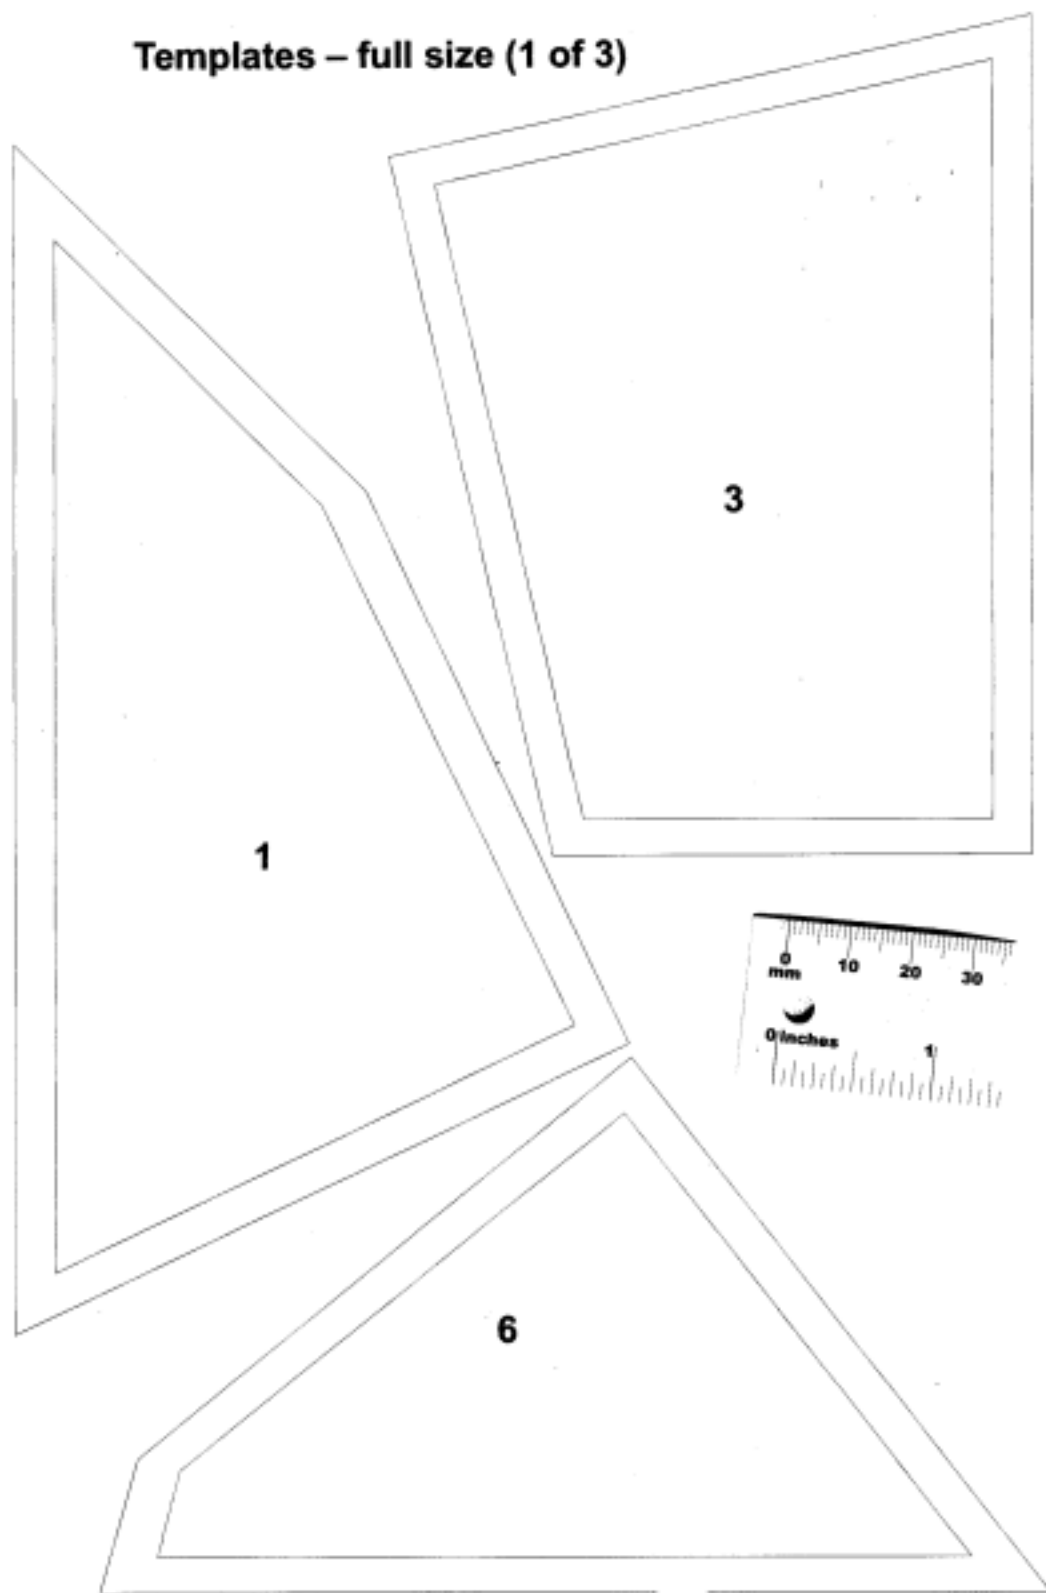

Federation Star Quilt

FEDERATION STAR
by Jan Lowe, Greensborough, Vic
Complete block – half size

The block is used on
point, turned 45°
clockwise

Templates – full size (1 of 3)

Templates – full size (2 of 3)

Templates – full size (3 of 3)