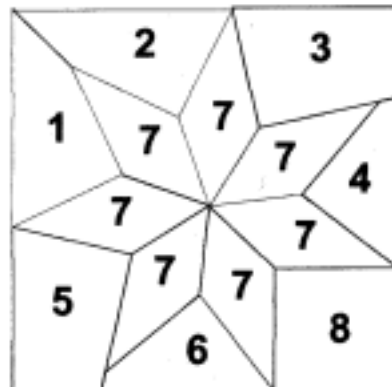

Federation Star Quilt

FEDERATION STAR
by Jan Lowe, Greensborough, Vic
Complete block – half size

The block is used on
point, turned 45°
clockwise

Templates – full size (1 of 3)

Templates – full size (2 of 3)

Templates – full size (3 of 3)